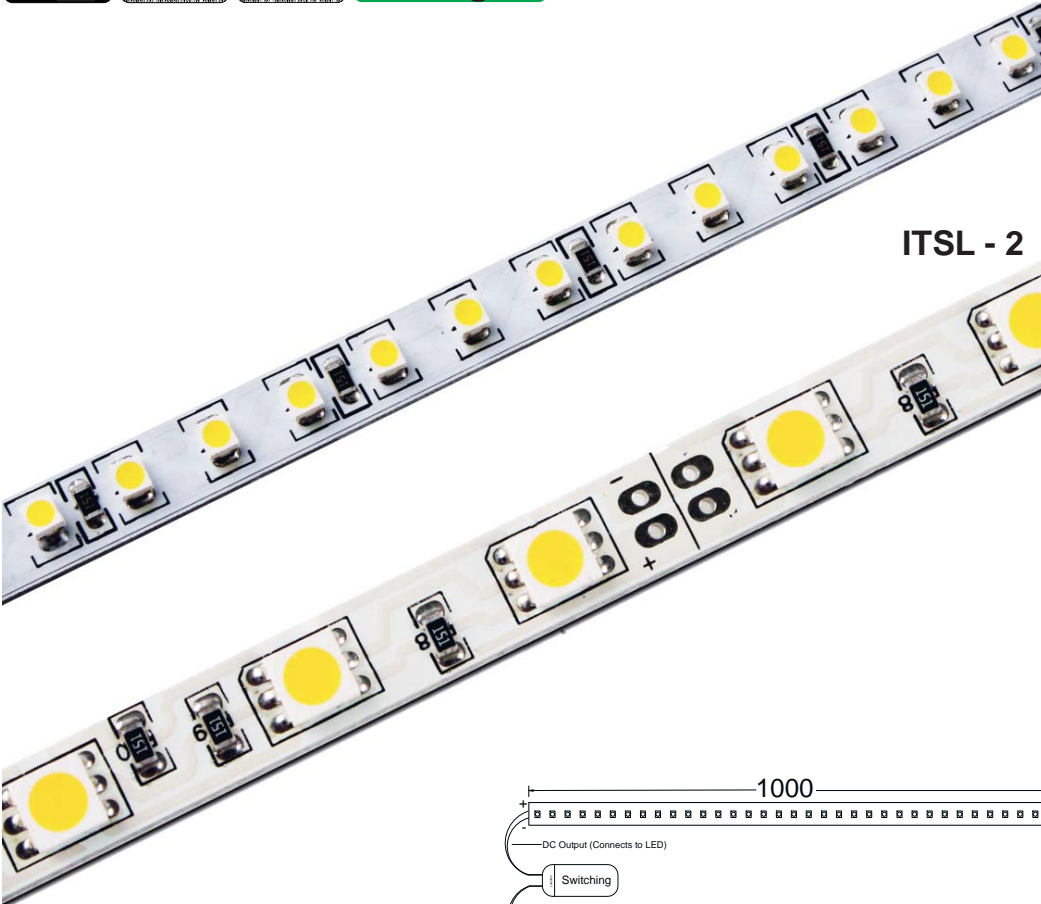

LED Strip Light - Rigid Bar

ENERGY SAVING	Dimmable	-20°C +50°C Operation	24 VDC	12 VDC	120°
IP20	IP65	IP67	Constant Voltage		

- RGB: Color Changer (Input Voltage: 12VDC)
- DMX512: Control by DMX512 system

Option:

REF.	LED Qty / M	Watt / M	Lumen / M	Voltage	Color	IP20	IP65	IP67
ITSL-1-60L	60 LED	4.8W	240	12VDC	W, WW, R, G, B, Y	√	√	√
ITSL-1-96L	96 LED	7.7W	192-576	12VDC	W, WW, R, G, B, Y	√	√	√
ITSL-1-120L	120 LED	9.6W	480	12VDC	W, WW, R, G, B, Y	√	√	√
ITSL-1-180L	180 LED	14.4W	360-1,080	12VDC	W, WW, R, G, B, Y	√	√	√
ITSL-1-240L	240 LED	19.2W	480-1,440	24VDC	W, WW, R, G, B, Y	√	√	√
ITSL-2-30L	30 LED	7.2W	180-480	12VDC	W, WW, R, G, B, Y, RGB	√	√	√
ITSL-2-48L	48 LED	11.5W	288-768	12VDC	W, WW, R, G, B, Y, RGB	√	√	√
ITSL-2-60L	60 LED	14.4W	360-960	12VDC	W, WW, R, G, B, Y, RGB	√	√	√
ITSL-2-72L	72 LED	17.3W	432-1,152	12VDC	W, WW, R, G, B, Y, RGB	√	√	√