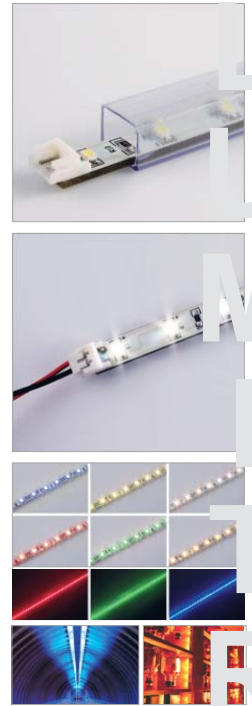

LED Strip Light - Rigid Bar

ENERGY SAVING	Dimmable	-20°C +50°C Operation	24 VDC	12 VDC	120°
IP20	IP65	IP67	Constant Voltage		

- RGB: Color Changer (Input Voltage: 12VDC)
- DMX512: Control by DMX512 system

Option:

REF.	LED Qty / M	Watt / M	Lumen / M	Voltage	Color	IP20	IP65	IP67
ITSL-1-60L	60 LED	4.8W	240	12VDC	W, WW, R, G, B, Y	√	√	√
ITSL-1-96L	96 LED	7.7W	192-576	12VDC	W, WW, R, G, B, Y	√	√	√
ITSL-1-120L	120 LED	9.6W	480	12VDC	W, WW, R, G, B, Y	√	√	√
ITSL-1-180L	180 LED	14.4W	360-1,080	12VDC	W, WW, R, G, B, Y	√	√	√
ITSL-1-240L	240 LED	19.2W	480-1,440	24VDC	W, WW, R, G, B, Y	√	√	√
ITSL-2-30L	30 LED	7.2W	180-480	12VDC	W, WW, R, G, B, Y, RGB	√	√	√
ITSL-2-48L	48 LED	11.5W	288-768	12VDC	W, WW, R, G, B, Y, RGB	√	√	√
ITSL-2-60L	60 LED	14.4W	360-960	12VDC	W, WW, R, G, B, Y, RGB	√	√	√
ITSL-2-72L	72 LED	17.3W	432-1,152	12VDC	W, WW, R, G, B, Y, RGB	√	√	√