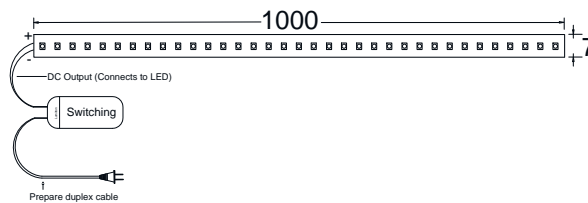

LED Strip Light - Rigid Bar

ENERGY SAVING	Dimmable	-20°C +50°C Operation	24 VDC	12 VDC	120°
IP20	IP65	IP67	Constant Voltage		

- RGB: Color Changer (Input Voltage: 12VDC)
- DMX512: Control by DMX512 system

Option:

REF.	LED Qty / M	Watt / M	Lumen / M	Voltage	Color	IP20	IP65	IP67
ITSL-1-60L	60 LED	4.8W	240	12VDC	W, WW, R, G, B, Y	√	√	√
ITSL-1-96L	96 LED	7.7W	192-576	12VDC	W, WW, R, G, B, Y	√	√	√
ITSL-1-120L	120 LED	9.6W	480	12VDC	W, WW, R, G, B, Y	√	√	√
ITSL-1-180L	180 LED	14.4W	360-1,080	12VDC	W, WW, R, G, B, Y	√	√	√
ITSL-1-240L	240 LED	19.2W	480-1,440	24VDC	W, WW, R, G, B, Y	√	√	√
ITSL-2-30L	30 LED	7.2W	180-480	12VDC	W, WW, R, G, B, Y, RGB	√	√	√
ITSL-2-48L	48 LED	11.5W	288-768	12VDC	W, WW, R, G, B, Y, RGB	√	√	√
ITSL-2-60L	60 LED	14.4W	360-960	12VDC	W, WW, R, G, B, Y, RGB	√	√	√
ITSL-2-72L	72 LED	17.3W	432-1,152	12VDC	W, WW, R, G, B, Y, RGB	√	√	√